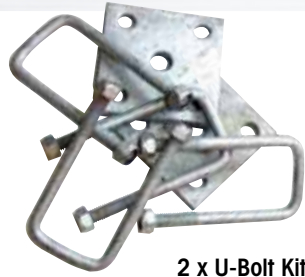

TANDEM AXLE

1 x Pair Hubs & Stubs

2 x U-Bolt Kits

2 x Amber Marker Lamp

1 x 1 7/8" Hydraulic Coupling

2 x 2000kg Rated Safety Chain

1 x Jockey Wheel

1 x Brake Hose Kit

1 x LED Lighting Kit with 9 metre leads

1 x 7.5m Bundy Roll

1 x Equaliser Spring Set

1 x Hydraulic Disc Brake Set

All kits are subject to availability at time of order. Some kits will not include all product as shown e.g. an Electric Drum braked kit will not require an override coupling, an electric style coupling will be supplied in place, along with electric drum brakes and trailer mounted controller.