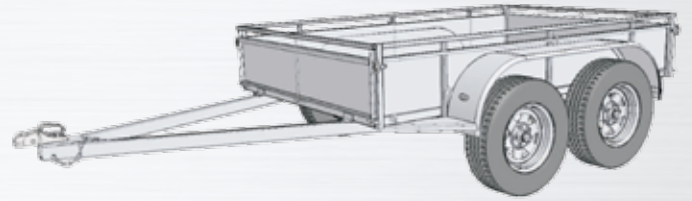

TANDEM AXLE

1 x Pair Hubs & Stubs

2 x U-Bolt Kits

2 x Amber Marker Lamp

1 x 1 7/8" Hydraulic Coupling

2 x 2000kg Rated Safety Chain

1 x Jockey Wheel

1 x Brake Hose Kit

1 x LED Lighting Kit with 9 metre leads

1 x 7.5m Bundy Roll

1 x Equaliser Spring Set

1 x Hydraulic Disc Brake Set

All kits are subject to availability at time of order. Some kits will not include all product as shown e.g. an Electric Drum braked kit will not require an override coupling, an electric style coupling will be supplied in place, along with electric drum brakes and trailer mounted controller.