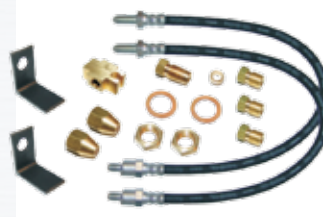

TANDEM AXLE

1 x Pair Hubs & Stubs

2 x U-Bolt Kits

2 x Amber Marker Lamp

1 x 1 7/8" Hydraulic Coupling

2 x 2000kg Rated Safety Chain

1 x Jockey Wheel

1 x Brake Hose Kit

1 x LED Lighting Kit with 9 metre leads

1 x 7.5m Bundy Roll

1 x Equaliser Spring Set

1 x Hydraulic Disc Brake Set

All kits are subject to availability at time of order. Some kits will not include all product as shown e.g. an Electric Drum braked kit will not require an override coupling, an electric style coupling will be supplied in place, along with electric drum brakes and trailer mounted controller.

2000KG Electric Drum Braked.....

TEKT2000HB

2000KG Hydraulic Disc Braked.....

TEKT2500EB

2500KG Electric Drum Braked.....

TEKT2500EB-14

2500KG Electric Drum Braked (14 inch wheels).....

TEKT2500HB

2500kg Hydraulic Disc Braked.....

TEKT2500HB-14

2500KG Hydraulic Disc Braked (14 inch wheels).....