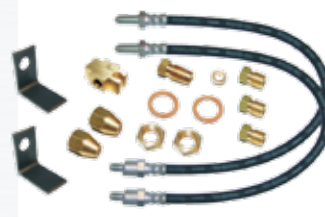

TANDEM AXLE

1 x Pair Hubs & Stubs

2 x U-Bolt Kits

2 x Amber Marker Lamp

1 x 1 7/8" Hydraulic Coupling

2 x 2000kg Rated Safety Chain

1 x Jockey Wheel

1 x Brake Hose Kit

1 x LED Lighting Kit with 9 metre leads

1 x 7.5m Bundy Roll

1 x Equaliser Spring Set

1 x Hydraulic Disc Brake Set

All kits are subject to availability at time of order. Some kits will not include all product as shown e.g. an Electric Drum braked kit will not require an override coupling, an electric style coupling will be supplied in place, along with electric drum brakes and trailer mounted controller.

2000KG Electric Drum Braked.....

TEKT2000HB

2000KG Hydraulic Disc Braked.....

TEKT2500EB

2500KG Electric Drum Braked.....

TEKT2500EB-14

2500KG Electric Drum Braked (14 inch wheels).....

TEKT2500HB

2500kg Hydraulic Disc Braked.....

TEKT2500HB-14

2500KG Hydraulic Disc Braked (14 inch wheels).....