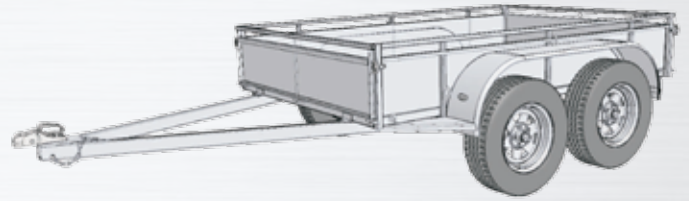

TANDEM AXLE

1 x Pair Hubs & Stubs

2 x U-Bolt Kits

2 x Amber Marker Lamp

1 x 1 7/8" Hydraulic Coupling

2 x 2000kg Rated Safety Chain

1 x Jockey Wheel

1 x Brake Hose Kit

1 x LED Lighting Kit with 9 metre leads

1 x 7.5m Bundy Roll

1 x Equaliser Spring Set

1 x Hydraulic Disc Brake Set

All kits are subject to availability at time of order. Some kits will not include all product as shown e.g. an Electric Drum braked kit will not require an override coupling, an electric style coupling will be supplied in place, along with electric drum brakes and trailer mounted controller.