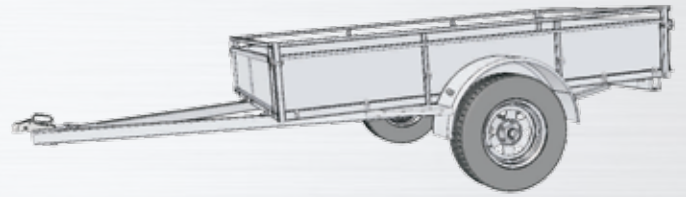

TRAILER KITS

SINGLE AXLE

1 x 1-7/8" Lever Coupling

1 x 2000kg
Rated Safety Chain

1 x Pair Hubs & Stubs

1 x Pair Single Mudguards

1 x U-Bolt Kit

1 x LED Lighting Kit
with 9 metre leads

1250KG Non Baked.....

TEKS1500

1500KG Non Baked.....

TEKS1750

1750KG Non Baked.....

All kits are subject to availability at time of order. Some kits will not include all product as shown e.g. an Electric Drum braked kit will not require an override coupling, an electric style coupling will be supplied in place, along with electric drum brakes and trailer mounted controller.