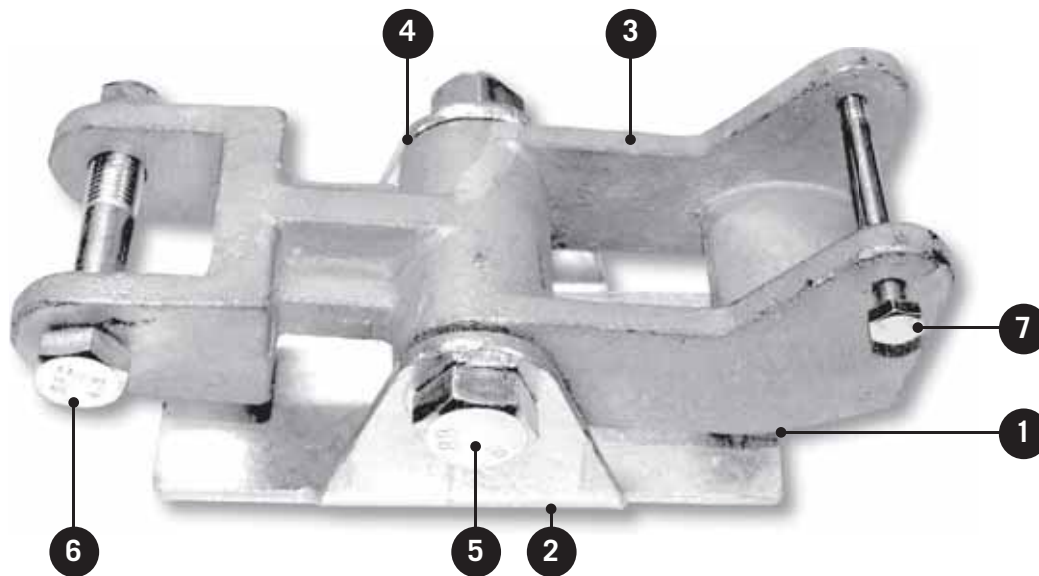

EYE - SLIPPER TYPE

ITEM	DESCRIPTION	PART NO
1	Rocker Complete (1 Pair)	TE7TE1R
2	Rocker Frame	TE197T101
3	Rocker Arm Casting with Bushes	TE197T100-C
4	Rocker Bush > 2005	ACS13
	Rocker Bush 2005 > Cast Rocker	TE197RB
5	Rocker Bolt > 2005	3/4UNFX41/2
	Rocker Bolt & Nut 2005 > Cast Rocker	TE197RBOLT1
6	Rocker Bolt & Nut	197BE16100G TE197NN16G
7	Rocker Bolt & Nut	197BHT08090Z TE197NN08

SPRING EYE BUSHES

ID	OD	WIDTH	PART NO
1/2"	7/8"	1 3/4"	TE197SB7
5/8"	7/8"	2"	TE197SB8