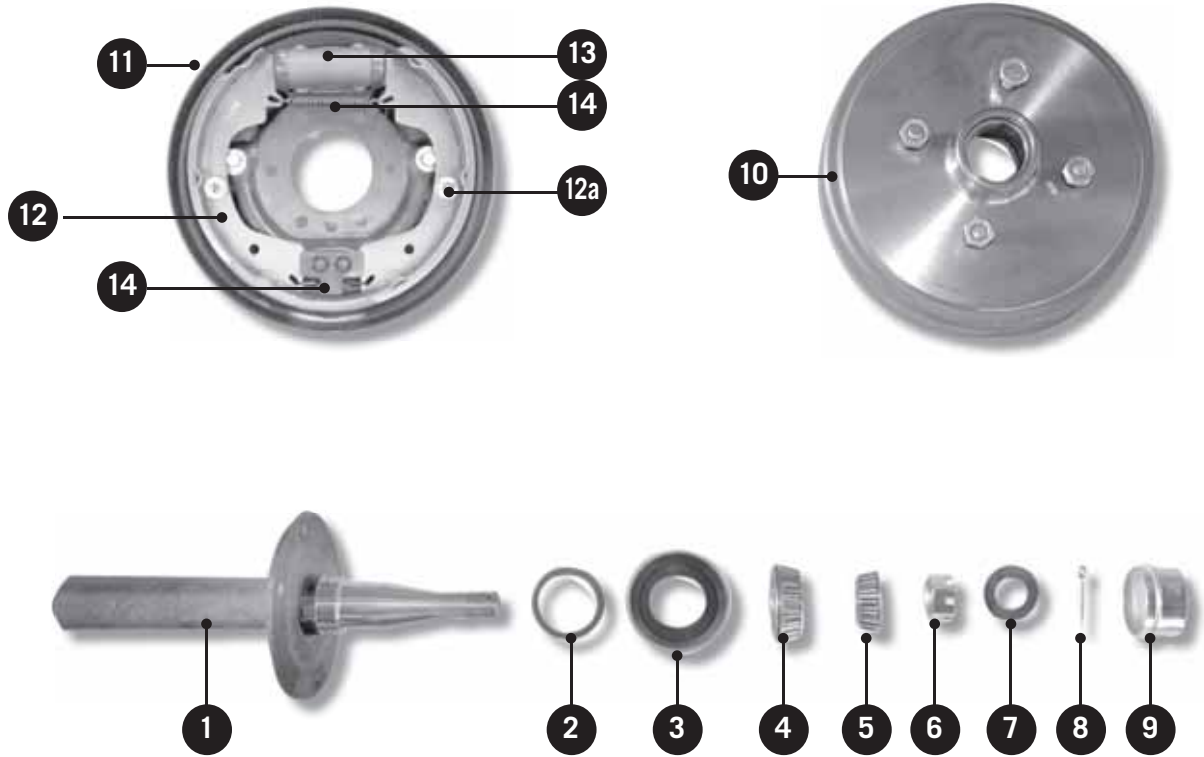

# 1500KG

SPARE PARTS

ITEM	DESCRIPTION	1500KG
1	Axle	TE192201 Pre Nov 09 TE192201-C Dec 09 onwards
	Axle Bolt On	TE192203
2	Washer Marine Seal Only	TE190144
3	Seal Marine	TE190143
	Lip 2	TE190142
4	Bearing Assembly Inner	TE190189-21 LM67048/10
5	Bearing Assembly Outer	TE190189-20 LM11949/10
6	Slotted Nut	TE190178
7	Washer	TE190190-08
8	Split Pin	M4X32
9	Dust Cap	TE190161 1.78"
10	Brake Drum	TE192221 Pre Nov 09 TE192221Z Dec 09 onwards
	Back Plate	TE192271 L or R
	Back Plate with Park Brake	TE192272 L or R
12	Brake Shoes (set of 4)	TE192278
12a	Brake Shoe Retainer Set	TE192283
13	Brake Cylinder	TE192284
14	Return Spring Top & Bottom	TE192283