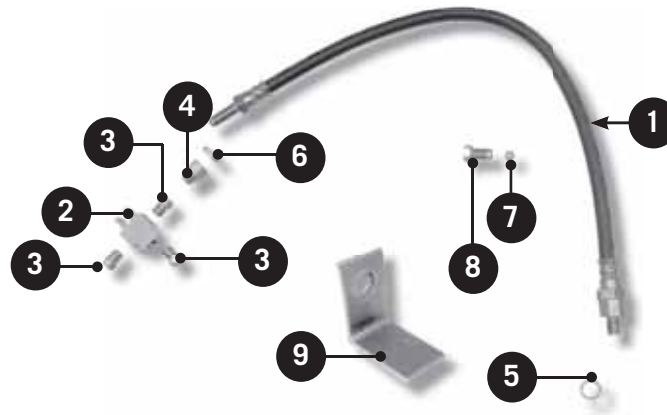

DRUM BRAKE HOSE KIT

ITEM	DESCRIPTION	TE5HKDR	TE5HKDR2
1	Hose 300mm	TE195HDR	TE195HDR x2
2	Brass Tee	TE195M7023	TE195M7023 x3
3	Tube Nut (male)	TE195P555 x4	TE195P555 x11
4	Tube Nut (female)	TE195BP9	TE195BP9 x2
5	Ferrule 3/16" M/Cly	TE195603	TE195603
6	Tube Nut (male) M/Cly	TE195BP1	TE195BP1
7	3/8 UNF Brass Lock Nut	TE195LN	TE195LN x2
8	Hose Bracket	TE195LB	TE195LB x2

DISC BRAKE HOSE KITS

ITEM	DESCRIPTION	TE5HKTR1	TE5HKTR2	TE5HKSS1	TE5HKSS2
1	Hose 500mm	TE195HDI x2	TE195HDI x4	TE195HDSS x2	TE195HDSS x4
2	Brass Tee / Cross	TE195M7023	TE195M7024 x1 TE195M7023 x1	TE195M7023	TE195M7024 x1 TE195M7023 x1
3	Tube Nut (male)	TE195P555 x3	TE195P555 x9	TE195P555S x3	TE195P555S x9
4	Tube Nut (female)	TE195BP9 x2	TE195BP9 x4	TE195BP9S x2	TE195BP9S x4
5	Copper Washer 10mm - Alloy Caliper Only	TE195CW10 x2	TE195CW10 x4	TE195CW10 x2	TE195CW10 x4
6	3/8 UNF Brass Lock Nut	TE195LN x2	TE195LN x4	TE195LN x2	TE195LN x4
7	Ferrule 3/16 M/Cly	TE195603	TE195603	TE195603	TE195603
8	Tube Nut (male) M/Cly	TE195BP1	TE195BP1	TE195BP1S	TE195BP1S
9	Hose Bracket	TE195LB x2	TE195LB x4	TE195LB x2	TE195LB x4