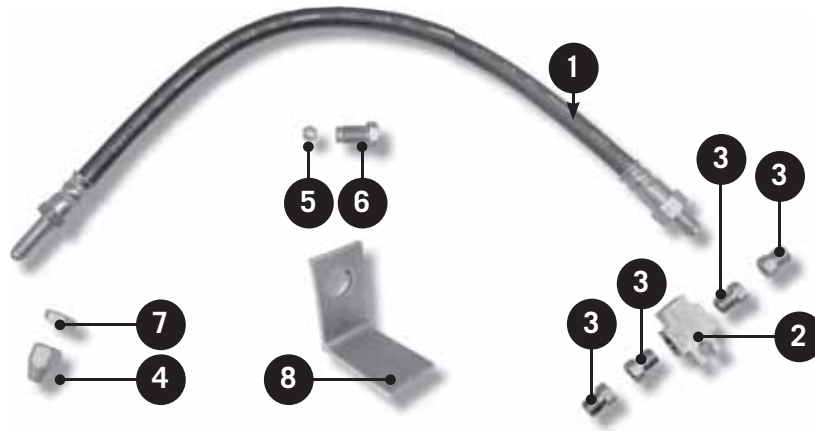

DRUM BRAKE HOSE KIT

ITEM	DESCRIPTION	TE5HKDR	TE5HKDR2
1	Hose 300mm	TE195HDR	TE195HDR x2
2	Brass Tee	TE195M7023	TE195M7023 x3
3	Tube Nut (male)	TE195P555 x4	TE195P555 x11
4	Tube Nut (female)	TE195BP9	TE195BP9 x2
5	Ferrule 3/16" M/Cly	TE195603	TE195603
6	Tube Nut (male) M/Cly	TE195BP1	TE195BP1
7	3/8 UNF Brass Lock Nut	TE195LN	TE195LN x2
8	Hose Bracket	TE195LB	TE195LB x2

DISC BRAKE HOSE KITS

ITEM	DESCRIPTION	TE5HKTR1	TE5HKTR2	TE5HKSS1	TE5HKSS2
1	Hose 500mm	TE195HDI x2	TE195HDI x4	TE195HDSS x2	TE195HDSS x4
2	Brass Tee / Cross	TE195M7023	TE195M7024 x1 TE195M7023 x1	TE195M7023	TE195M7024 x1 TE195M7023 x1
3	Tube Nut (male)	TE195P555 x3	TE195P555 x9	TE195P555S x3	TE195P555S x9
4	Tube Nut (female)	TE195BP9 x2	TE195BP9 x4	TE195BP9S x2	TE195BP9S x4
5	Copper Washer 10mm - Alloy Caliper Only	TE195CW10 x2	TE195CW10 x4	TE195CW10 x2	TE195CW10 x4
6	3/8 UNF Brass Lock Nut	TE195LN x2	TE195LN x4	TE195LN x2	TE195LN x4
7	Ferrule 3/16 M/Cly	TE195603	TE195603	TE195603	TE195603
8	Tube Nut (male) M/Cly	TE195BP1	TE195BP1	TE195BP1S	TE195BP1S
9	Hose Bracket	TE195LB x2	TE195LB x4	TE195LB x2	TE195LB x4