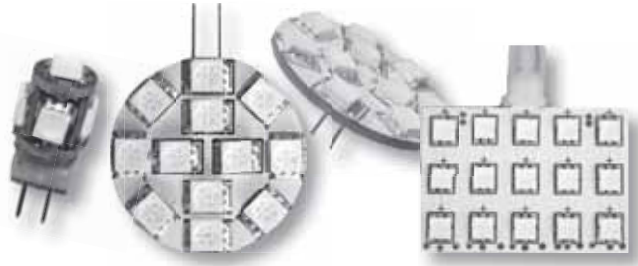

MULTI-VOLT HIGH INTENSITY WORK LAMPS

Ask about our diverse range of LED & SMD 10-30v Work Lights, Interior RV lighting and Globes.

We have a comprehensive LED catalogue available or you can visit us and view our range of lighting at our website: www.cmledlighting.co.nz

LED & SMD GLOBES MR11 & MR 16

TOP SELLER

Cool White & Warm White

LED & SMD GLOBES G4 & T10

Cool White & Warm White

LED & SMD GLOBES

Bayonet and Festoon

LED & SMD WORK LIGHTS