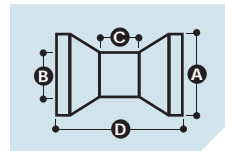

FLAT ROLLERS

PART NO	COLOUR	A	B	BORE DIA.
TE16A10	Black	60mm	150mm	17mm
TE16A11	Black	60mm	195mm	16mm
TE16A12	Black	60mm	295mm	21mm
TE16SRD	Black	60mm	112mm	21.5mm
TE16SRDPC	Black	60mm	112mm	22mm pipe
TE16SRB	Black	63mm	225mm	21.5mm
TE16SRBPC	Black	63mm	225mm	22mm pipe
TE16SRA	Black	80mm	168mm	21.5mm
TE16LRH	Black	105mm	100mm	25mm
TE16LRHPC	Black	105mm	100mm	22mm pipe
TE16LR	Black	105mm	205mm	25mm
TE16LRPC	Black	105mm	205mm	22mm pipe

KEEL ROLLERS

PART NO	COLOUR	A	B	C	D	BORE DIA.
TE16A01	Black	62mm	37mm	6mm	75mm	17mm
TE16A02	Black	62mm	44mm	56mm	103mm	17mm
TE16A03	Black	78mm	50mm	48mm	112mm	17mm
TE16A04	Black	72mm	50mm	88mm	150mm	17mm
TE16A05	Black	62mm	38mm	63mm	166mm	17mm
TE16A06	Black	69mm	50mm	136mm	200mm	17mm
TE16SCR	Black	85mm	61mm	42mm	89mm	18.5mm
TE16LCR	Black	85mm	61mm	108mm	175mm	18.5mm
TE16LCRPC	Black	85mm	61mm	108mm	175mm	22mm pipe
TE16LLCRPC	Black	87mm	61mm	200mm	260mm	22mm pipe
TE16CON44	Black	103mm	72mm	60mm	325mm	22mm pipe

CURVED ROLLERS

PART NO	COLOUR	A	B	C	BORE DIA.
TE16A15	Black	70mm	46mm	200mm	16mm
TE16A16	Black	90mm	60mm	310mm	21mm

POLY NYLON KEEL ROLLERS

PART NO	COLOUR	A	B	C	D	BORE DIA.
TE16A25	Blue	55mm	38mm	38mm	100mm	17mm
TE16A26	Blue	58mm	48mm	70mm	152mm	17mm
TE16A27	Black	70mm	44mm	64mm	205mm	21mm