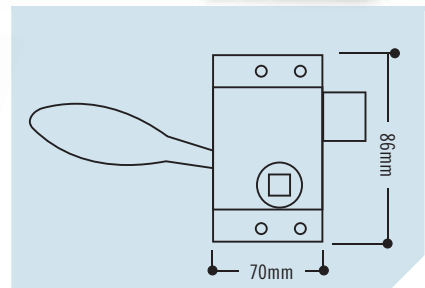

PLANT ON SLAM LOCK

TE12L8911 LEFT HAND
TE12L8912 RIGHT HAND
TE12L8924

Universal 2-way action, locking.

Pressed steel case and handle (TE12L8911 and TE12L8912 have plastic coated handles).

Malleable iron tongue.

BODY HARDWARE

DOOR COMPRESSION FLUSH LOCK

Locking type

Keyed alike

Dust seal

Adjustable screw

Available in Black or Chrome Plated

2 sizes available