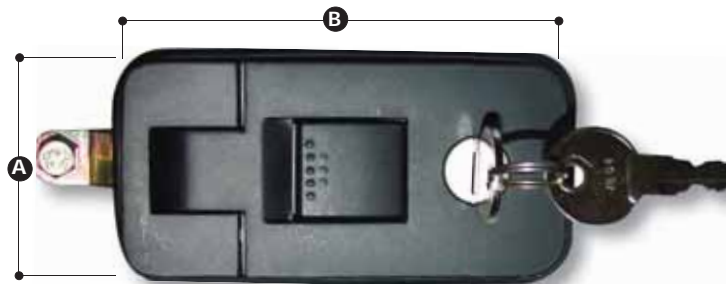

## CHROME T HANDLE

**TE12L4400 FRONT FIXING**  
**TE12L4403 REAR FIXING**

Polished chrome finish.

Available as through-front fixing or concealed rear fixing.

## DOOR COMPRESSION FLUSH LOCK

Locking type

Keyed alike

Dust seal

Adjustable screw

Available in Black or Chrome Plated

2 sizes available

PART NO	A	B	FINISH
<b>TE12L2400B</b>	35mm	80mm	Black - Satin
<b>TE12L2400C</b>	35mm	80mm	Chrome Plated
<b>TE12L2420B</b>	50mm	104mm	Black - Satin
<b>TE12L2420C</b>	50mm	104mm	Chrome Plated