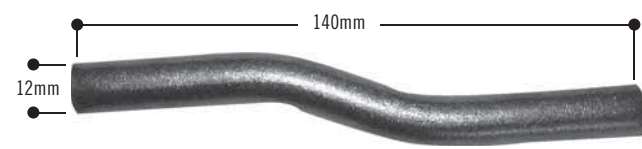

# WELD-ON GUDGEONS

**TE12H3314**

1/2"

**TE12H3312**

12mm

**TE12H3316**

16mm

# BOLT-ON GUDGEON 12MM

**TE12H3313**

Zinc-plated finish.

# WELD-ON LIFT-OFF HINGE

Anti-seize design. Grease nipple\*.  
Brass pin and washer\*.

\*Only available on TE12H095 & TE12H097

| PART NO  | OVERALL LENGTH | PIN DIAMETER | MATERIAL  |
|----------|----------------|--------------|-----------|
| TE12H093 | 60mm           | 6mm          | Steel     |
| TE12H096 | 80mm           | 8mm          | Aluminium |
| TE12H095 | 100mm          | 10mm         | Steel     |
| TE12H097 | 100mm          | 10mm         | Aluminium |

# TAILBOARD HINGE STRAP

SPECIALS MADE TO ORDER

Cold formed steel hinge straps.  
Zinc plated on request.

| PART NO      | PIN DIA. | LENGTH | WIDTH | THICK. |
|--------------|----------|--------|-------|--------|
| TE12H3317-03 | 12mm     | 75mm   | 40mm  | 5mm    |
| TE12H3317-08 | 12mm     | 200mm  | 40mm  | 5mm    |
| TE12H3317-12 | 12mm     | 305mm  | 40mm  | 5mm    |
| TE12H3318-12 | 16mm     | 305mm  | 50mm  | 6mm    |
| TE12H3318-18 | 16mm     | 457mm  | 50mm  | 6mm    |