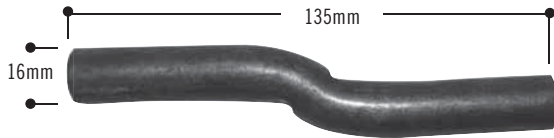

# WELD-ON GUDGEONS

**TE12H3314**

1/2"

**TE12H3312**

12mm

**TE12H3316**

16mm

# BOLT-ON GUDGEON 12MM

**TE12H3313**

Zinc-plated finish.

# WELD-ON LIFT-OFF HINGE

Anti-seize design. Grease nipple\*.  
Brass pin and washer\*.

\*Only available on TE12H095 & TE12H097

| PART NO  | OVERALL LENGTH | PIN DIAMETER | MATERIAL  |
|----------|----------------|--------------|-----------|
| TE12H093 | 60mm           | 6mm          | Steel     |
| TE12H096 | 80mm           | 8mm          | Aluminium |
| TE12H095 | 100mm          | 10mm         | Steel     |
| TE12H097 | 100mm          | 10mm         | Aluminium |

# TAILBOARD HINGE STRAP

SPECIALS MADE TO ORDER

Cold formed steel hinge straps.  
Zinc plated on request.

| PART NO      | PIN DIA. | LENGTH | WIDTH | THICK. |
|--------------|----------|--------|-------|--------|
| TE12H3317-03 | 12mm     | 75mm   | 40mm  | 5mm    |
| TE12H3317-08 | 12mm     | 200mm  | 40mm  | 5mm    |
| TE12H3317-12 | 12mm     | 305mm  | 40mm  | 5mm    |
| TE12H3318-12 | 16mm     | 305mm  | 50mm  | 6mm    |
| TE12H3318-18 | 16mm     | 457mm  | 50mm  | 6mm    |