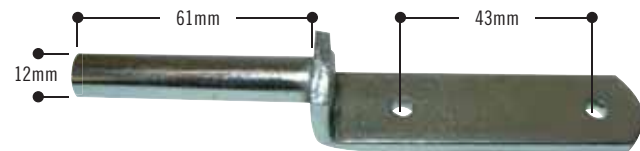

# WELD-ON GUDGEONS

**TE12H3314**

1/2"

**TE12H3312**

12mm

**TE12H3316**

16mm

# BOLT-ON GUDGEON 12MM

**TE12H3313**

Zinc-plated finish.

# WELD-ON LIFT-OFF HINGE

Anti-seize design. Grease nipple\*.  
Brass pin and washer\*.

\*Only available on TE12H095 & TE12H097

| PART NO  | OVERALL LENGTH | PIN DIAMETER | MATERIAL  |
|----------|----------------|--------------|-----------|
| TE12H093 | 60mm           | 6mm          | Steel     |
| TE12H096 | 80mm           | 8mm          | Aluminium |
| TE12H095 | 100mm          | 10mm         | Steel     |
| TE12H097 | 100mm          | 10mm         | Aluminium |

# TAILBOARD HINGE STRAP

SPECIALS MADE TO ORDER

Cold formed steel hinge straps.  
Zinc plated on request.

| PART NO      | PIN DIA. | LENGTH | WIDTH | THICK. |
|--------------|----------|--------|-------|--------|
| TE12H3317-03 | 12mm     | 75mm   | 40mm  | 5mm    |
| TE12H3317-08 | 12mm     | 200mm  | 40mm  | 5mm    |
| TE12H3317-12 | 12mm     | 305mm  | 40mm  | 5mm    |
| TE12H3318-12 | 16mm     | 305mm  | 50mm  | 6mm    |
| TE12H3318-18 | 16mm     | 457mm  | 50mm  | 6mm    |