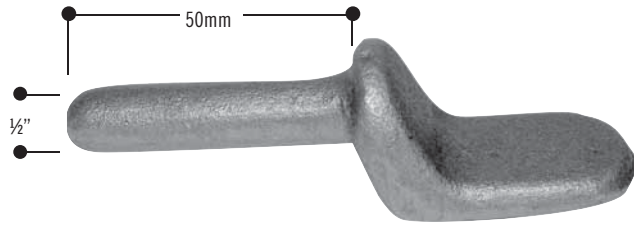

# WELD-ON GUDGEONS

**TE12H3314**

1/2"

**TE12H3312**

12mm

**TE12H3316**

16mm

# BOLT-ON GUDGEON 12MM

**TE12H3313**

Zinc-plated finish.

# WELD-ON LIFT-OFF HINGE

Anti-seize design. Grease nipple\*.  
Brass pin and washer\*.

\*Only available on TE12H095 & TE12H097

| PART NO  | OVERALL LENGTH | PIN DIAMETER | MATERIAL  |
|----------|----------------|--------------|-----------|
| TE12H093 | 60mm           | 6mm          | Steel     |
| TE12H096 | 80mm           | 8mm          | Aluminium |
| TE12H095 | 100mm          | 10mm         | Steel     |
| TE12H097 | 100mm          | 10mm         | Aluminium |

# TAILBOARD HINGE STRAP

SPECIALS MADE TO ORDER

Cold formed steel hinge straps.  
Zinc plated on request.

| PART NO      | PIN DIA. | LENGTH | WIDTH | THICK. |
|--------------|----------|--------|-------|--------|
| TE12H3317-03 | 12mm     | 75mm   | 40mm  | 5mm    |
| TE12H3317-08 | 12mm     | 200mm  | 40mm  | 5mm    |
| TE12H3317-12 | 12mm     | 305mm  | 40mm  | 5mm    |
| TE12H3318-12 | 16mm     | 305mm  | 50mm  | 6mm    |
| TE12H3318-18 | 16mm     | 457mm  | 50mm  | 6mm    |