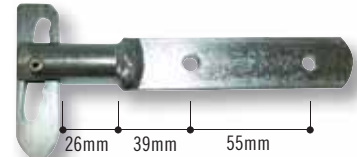

ANTI-LUCE FASTENERS

PART NO	A	B	C
TE12F3274	8mm	10mm	6mm
TE12F3285	M8	21mm	6mm
TE12F3284	M8	38mm	6mm
TE12F3232	12mm	13mm	6mm
TE12F3275-P	12mm	54mm	6mm
TE12F3275-1	M12	25mm	6mm
TE12F3275-5	M12	54mm	6mm
TE12F3275-3	M12	75mm	6mm

TE12F3274

TE12F3275-P

TE12F3290-1

TE12F3285

TE12F3275-1

TE12F3290-2

(Sold per pair) Angled Offset

TE12F3284

STAINLESS STEEL

TE12F3275-5

TE12F3232

TE12F3275-3

BODY HARDWARE

EYE PLATES

PART NO	A	B
TE12F3320	40mm	75mm
TE12F3321	40mm	150mm

WELD-ON TAILGATE LATCH SET

TE12F3360

Handle is zinc plated

TAILGATE CATCH HEAVY DUTY

TE12F12119

Peg and pin heavy duty catch. Chain length = 100mm.