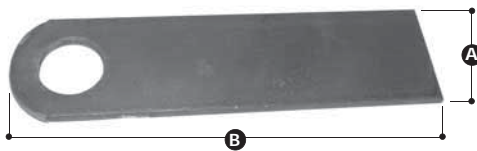

STAINLESS STEEL

TE12F3275-5

TE12F3232

TE12F3275-3

BODY HARDWARE

EYE PLATES

PART NO	A	B
TE12F3320	40mm	75mm
TE12F3321	40mm	150mm

WELD-ON TAILGATE LATCH SET

TE12F3360

Handle is zinc plated

TAILGATE CATCH HEAVY DUTY

TE12F12119

Peg and pin heavy duty catch. Chain length = 100mm.