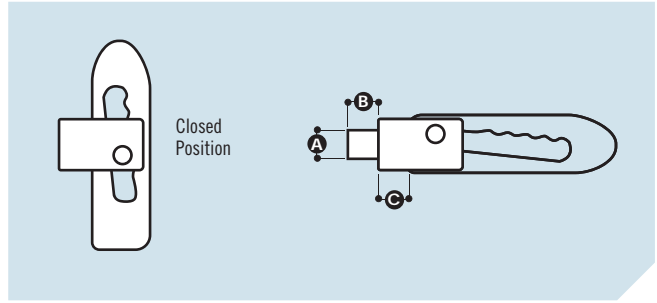

TE12F3290-1

ANTI-LUCE FASTENERS

PART NO	A	B	C
TE12F3274	8mm	10mm	6mm
TE12F3285	M8	21mm	6mm
TE12F3284	M8	38mm	6mm
TE12F3232	12mm	13mm	6mm
TE12F3275-P	12mm	54mm	6mm
TE12F3275-1	M12	25mm	6mm
TE12F3275-5	M12	54mm	6mm
TE12F3275-3	M12	75mm	6mm