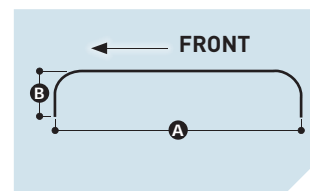

ROLL-FORMED ROUND GUARDS

PART NO	TYRE SIZE	THICKNESS	A	B	WIDTH	FINISH
TE11MGT6	8" Jetski 18.5 x 8.5 x 8	1.6mm	1100mm	270mm	215mm	Galvanised
TE11MGT13	13" 195-50	1.6mm	1440mm	400mm	2500mm	
TE11MGT5	13" - 14"	1.6mm	1500mm	400mm	230mm	Galvanised
TE11MGT7	13" - 14"	1.6mm	1500mm	400mm	280mm	Galvanised
TE11MGT15	15"	1.6mm	1600mm	400mm	250mm	Galvanised

ALUMINIUM PROPELLER PLATE

PART NO	TYRE SIZE	THICKNESS	A	B	WIDTH	FINISH
TE11MGT21	13" - 14"	3mm	1500mm	360mm	230mm	Aluminium