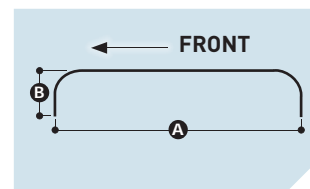

ROLL-FORMED ROUND GUARDS

PART NO	TYRE SIZE	THICKNESS	A	B	WIDTH	FINISH
TE11MGT6	8" Jetski 18.5 x 8.5 x 8	1.6mm	1100mm	270mm	215mm	Galvanised
TE11MGT13	13" 195-50	1.6mm	1440mm	400mm	2500mm	
TE11MGT5	13" - 14"	1.6mm	1500mm	400mm	230mm	Galvanised
TE11MGT7	13" - 14"	1.6mm	1500mm	400mm	280mm	Galvanised
TE11MGT15	15"	1.6mm	1600mm	400mm	250mm	Galvanised

ALUMINIUM PROPELLER PLATE

PART NO	TYRE SIZE	THICKNESS	A	B	WIDTH	FINISH
TE11MGT21	13" - 14"	3mm	1500mm	360mm	230mm	Aluminium